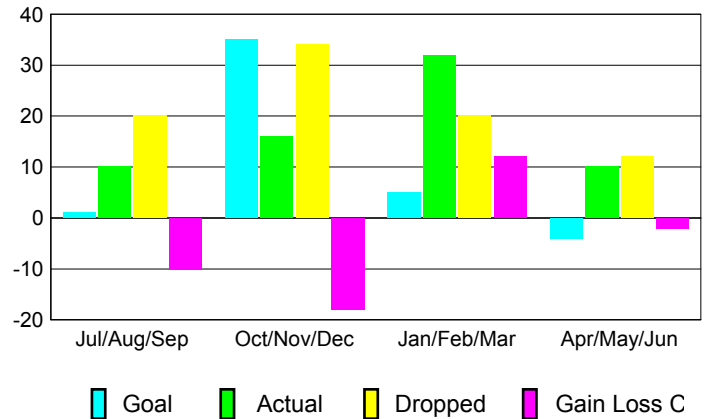

GMT: **JØRN ANDERSEN**

Location: **FINLAND**

GMT CA: **4**

**CLUBS**

Month	New Club Goal	Actual New Clubs	Actual Dropped Clubs	Gain/Loss of Clubs
<b>2012-2013</b>				
Jul/Aug/Sep	0	0	0	0
Oct/Nov/Dec	1	0	0	0
Jan/Feb/Mar	0	0	0	0
Apr/May/June	0	0	0	0
<b>Totals</b>	<b>1</b>	<b>0</b>	<b>0</b>	<b>0</b>

**Club Results 2012-2013**

Goal, New, Dropped, Gain/Loss

**YTD Status Quo Clubs 2012-2013**

Status Quo Clubs Compared to Status Quo Members

**Club Gain/Loss 2012-2013**

**MEMBERSHIP**

Month	Net Memb Goal	Actual New Memb	Actual Dropped Memb	Gain/Loss of Memb
<b>2012-2013</b>				
Jul/Aug/Sep	1	10	20	-10
Oct/Nov/Dec	35	16	34	-18
Jan/Feb/Mar	5	32	20	12
Apr/May/June	-4	10	12	-2
<b>Totals</b>	<b>37</b>	<b>68</b>	<b>86</b>	<b>-18</b>

**Membership Results 2012-2013**

Goal, New, Dropped, Gain/Loss

**Gender Comparison 2012-2013**

**Membership Gain/Loss 2012-2013**